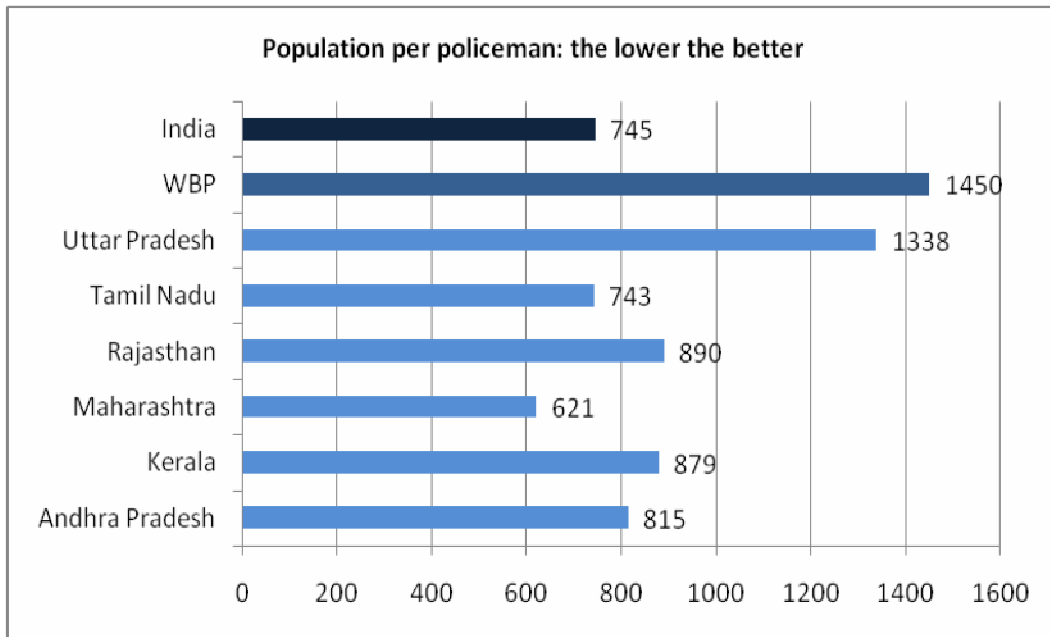

# Key Data of WBP: A Graphical Representation

## A. Comparative Crime Statistics in West Bengal across last five years

(CH: Culpable Homicide; CAW: Crime against Women)

Reference: SCRB, West Bengal

## B. Sanctioned strength of WBP across last ten years

Reference: office of DIGP (Organization), West Bengal

**C. Comparative Data of Population per Policeman (across major states in India)**

Reference: Data on Police Organisations in India as on 01-01-09, BPRD