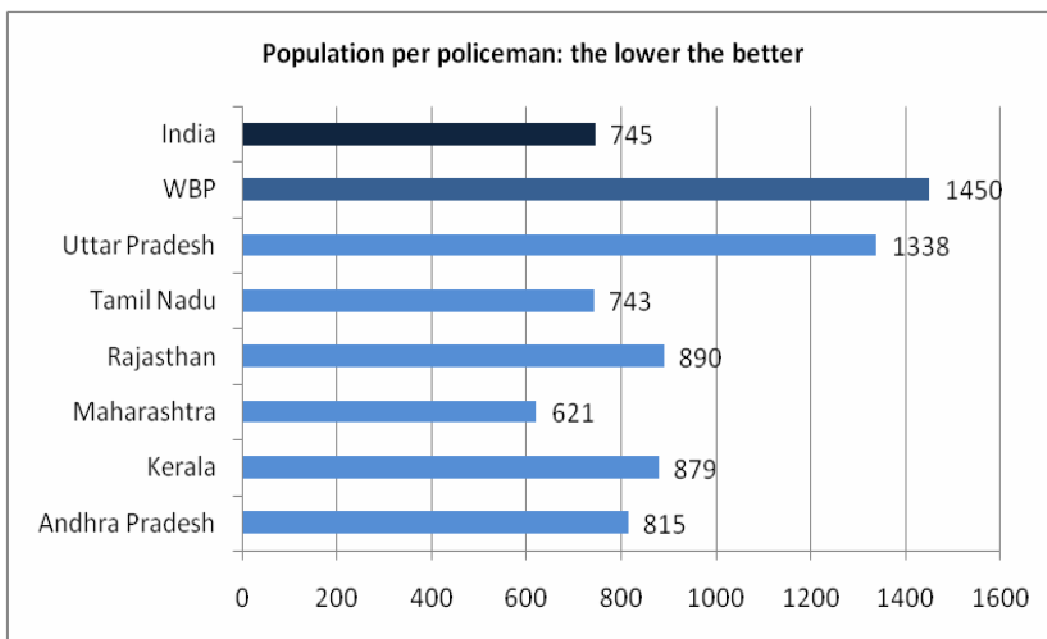

C. Comparative Data of Population per Policeman (across major states in India)

Reference: Data on Police Organisations in India as on 01-01-09, BPRD