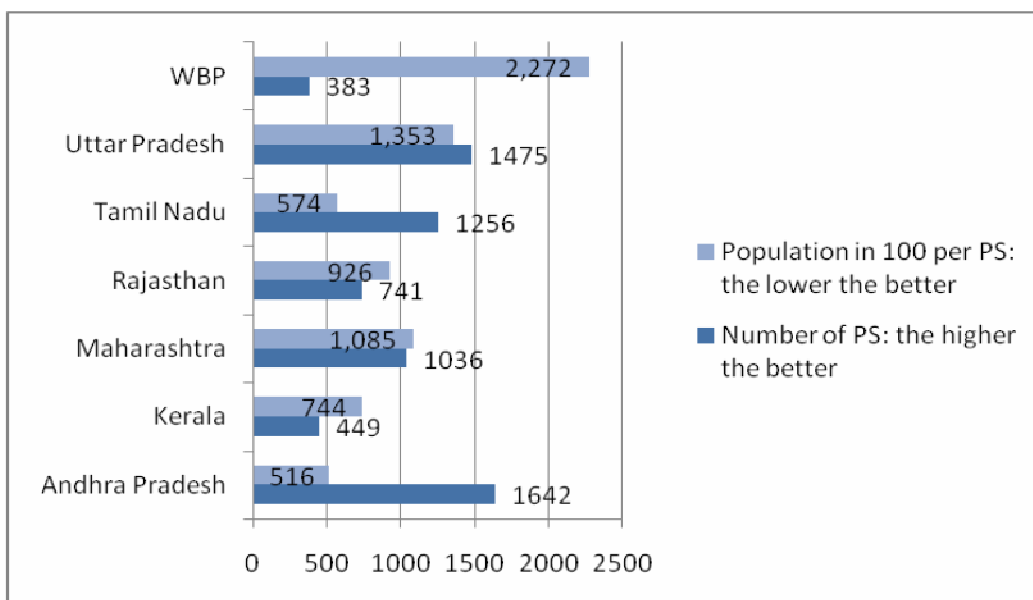

D. Comparative Data of Police Stations (across major states in India)

Reference: Data on Police Organisations in India as on 01-01-09, BPRD