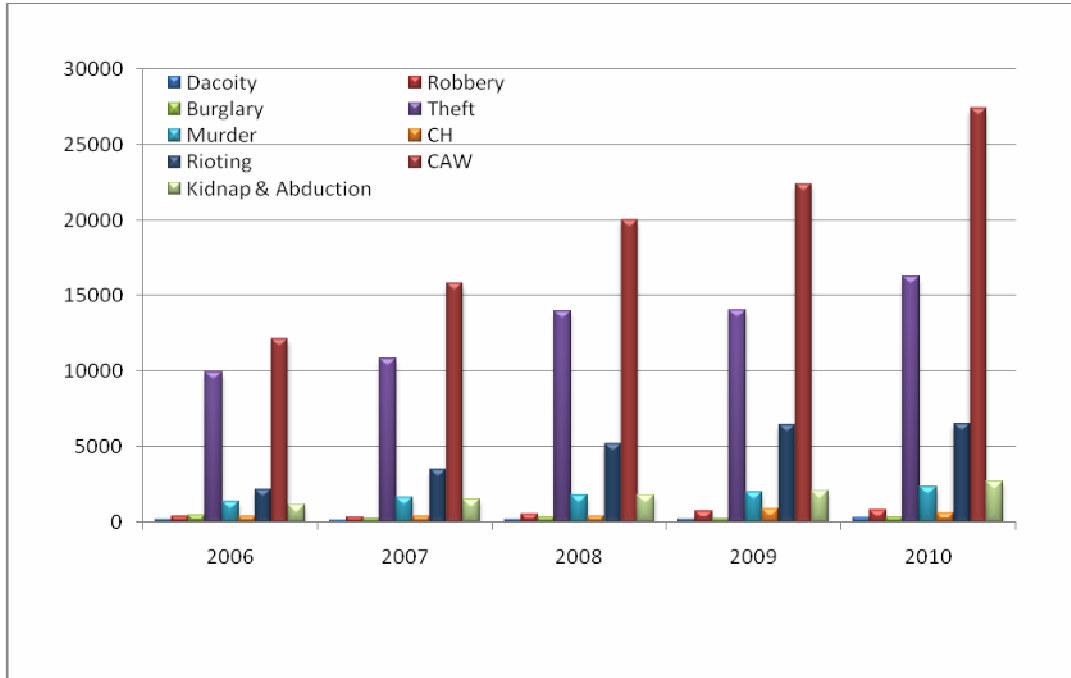

# Key Data of WBP: A Graphical Representation

## A. Comparative Crime Statistics in West Bengal across last five years

(CH: Culpable Homicide; CAW: Crime against Women)

Reference: SCRB, West Bengal