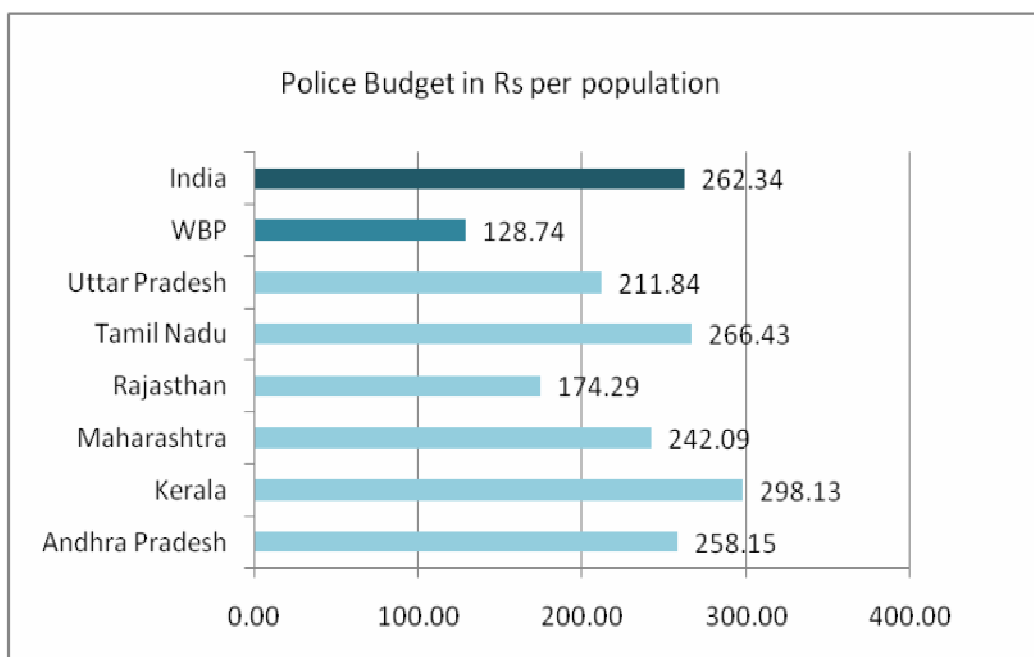

E. Budgetary allocation for Police across major states

Reference: Data on Police Organisations in India as on 01-01-09, BPRD