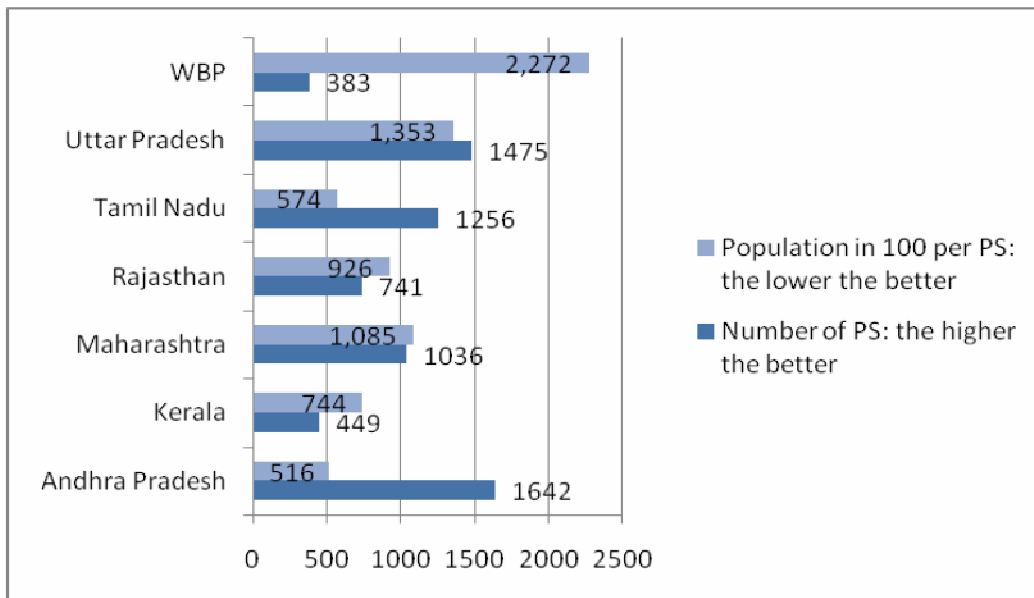

D. Comparative Data of Police Stations (across major states in India)

Reference: Data on Police Organisations in India as on 01-01-09, BPRD