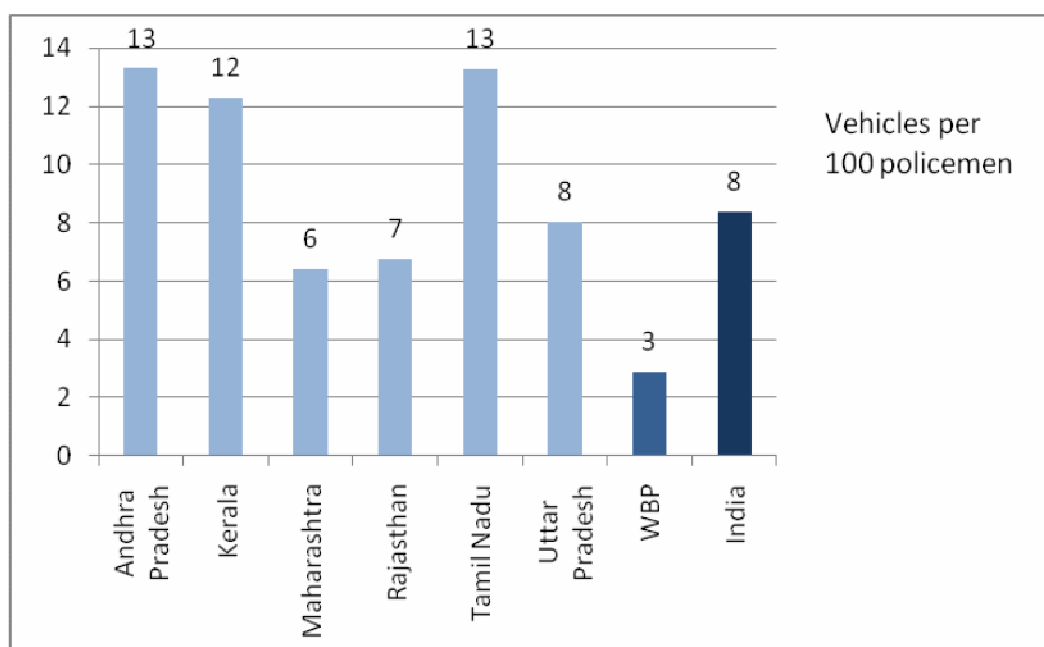

F. Number of actual vehicles allotted per 100 policemen across major states

Reference: Data on Police Organisations in India as on 01-01-09, BPRD